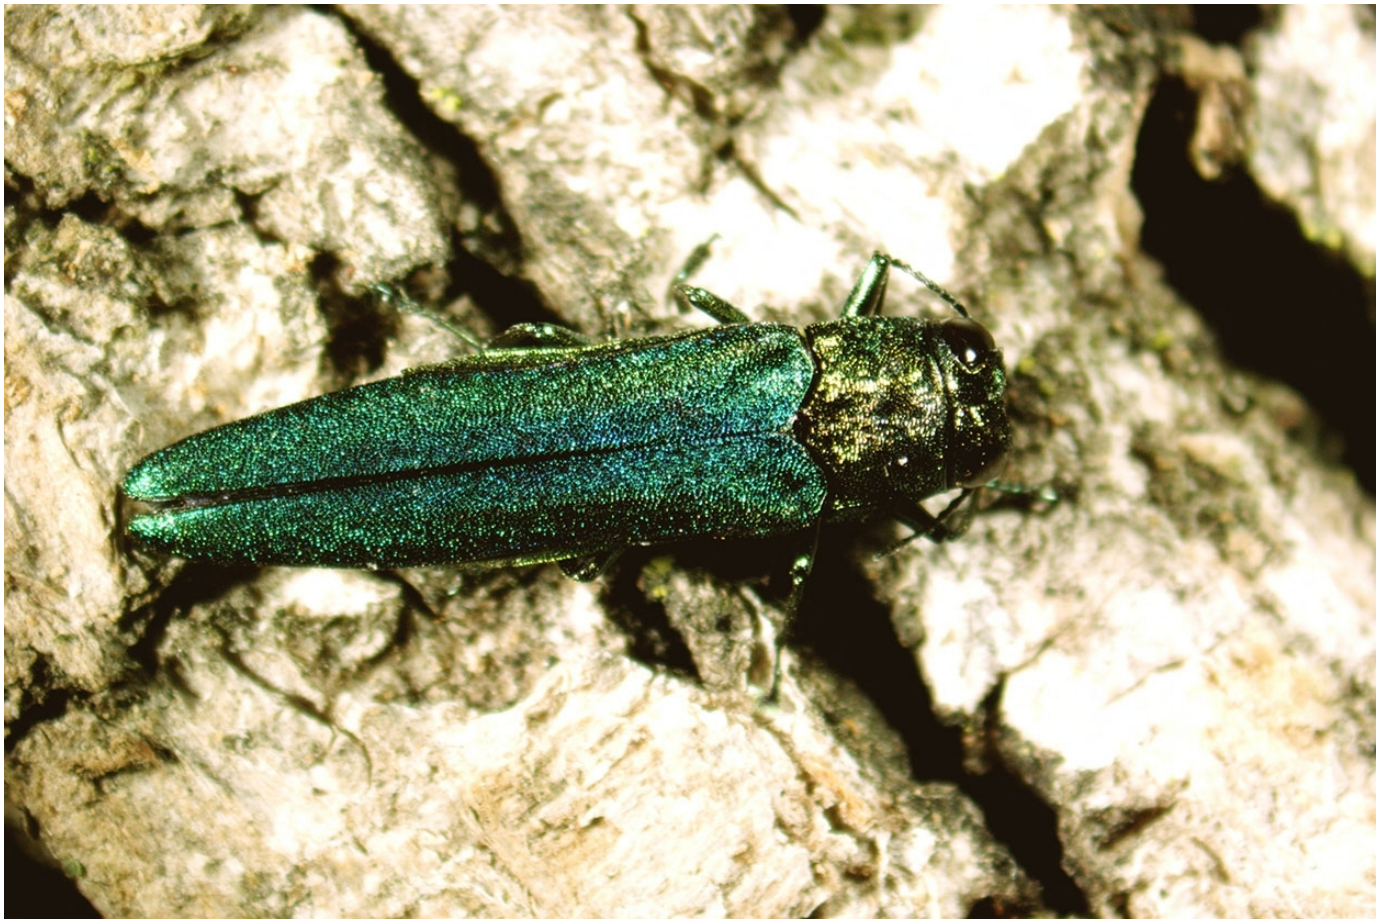

European Cherry Fruit Fly

Attacks: Sweet and tart cherries, and other environmental host such as honeysuckle and dogwood

[European Grapevine Moth](#)

[Attacks: wine and table grapes](#)

[Flighted Spongy Moth Complex](#)